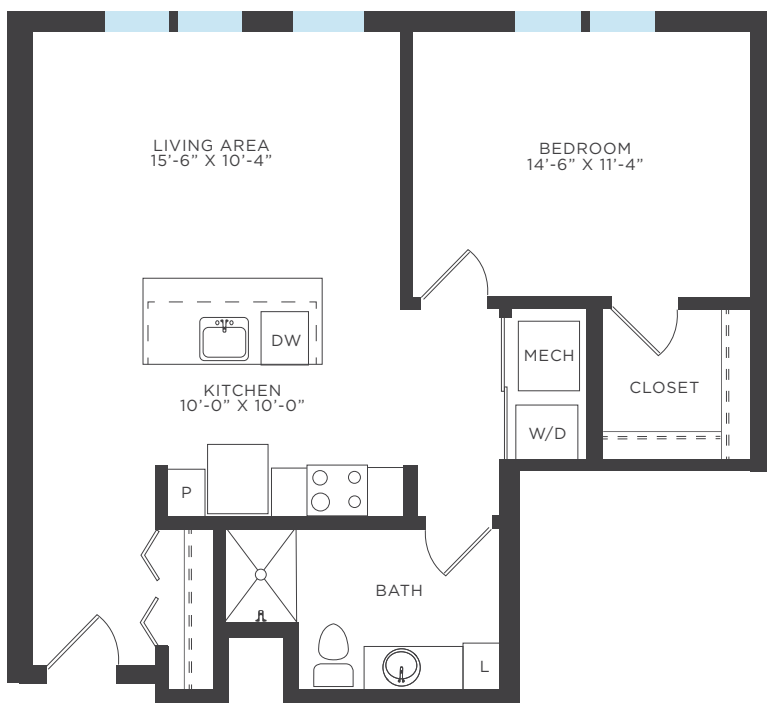

VITALITY

VIM + VIGOR

1 BEDROOM

1 BATHROOM

768 SQUARE FT