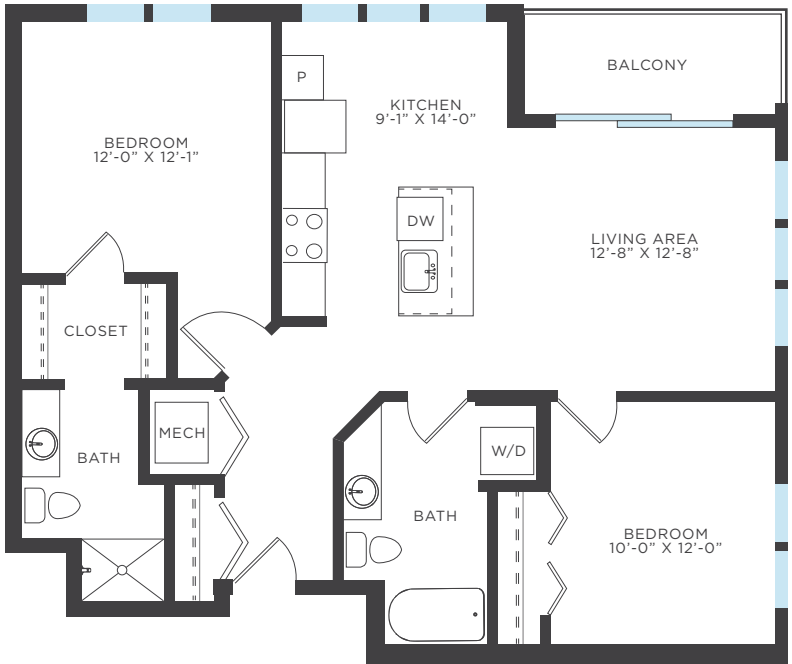

# VIM + VIGOR

2 BEDROOM

2 BATHROOM

1018 SQUARE FT