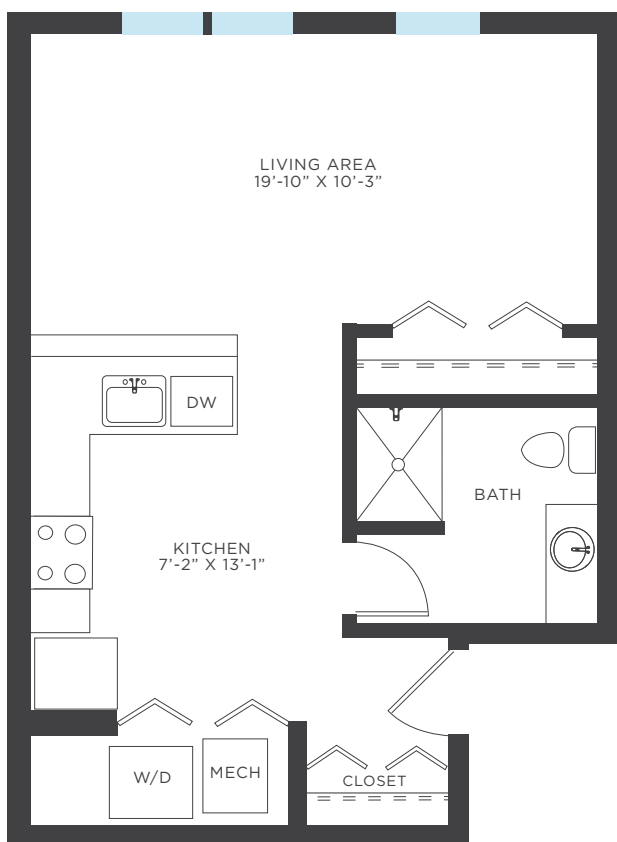

COURAGE

VIM + VIGOR

STUDIO

1 BATHROOM

550 SQUARE FT

VIMANDVIGORLIVING.COM